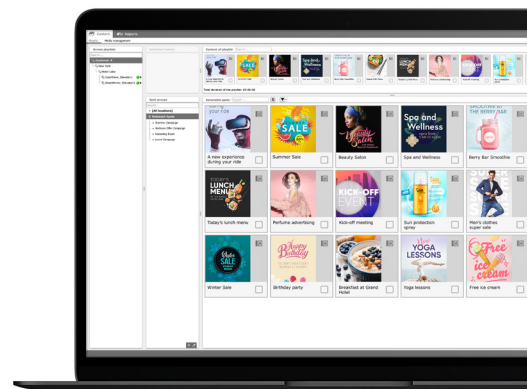

Schindler Ahead MediaScreen

Focus on information

Maintenance work at short notice? Social gathering on the rooftop terrace? Ahead MediaScreen is the ideal solution for residential buildings to keep tenants up to date and connected. A vibrant internal news channel.

Perfect infotainment

The weekly lunch menu. A tenant appreciation event in the lobby. Communicate with visitors, guests and employees in office locations with both style and ease. An engaging communication platform.

Optimal size

Schindler Ahead MediaScreen is available in a 32" display – the ideal size for elevator cars. Perfect for animated content, time, weather or any building related information. A long-lasting impression.

Content management

Publishing content to the Ahead MediaScreen is efficient and easy. The web-based Ahead Content Management System (CMS) is user-friendly and allows content to be updated both remotely and in real time. Define playlists for each Ahead MediaScreen and outline allocations for certain times or special events. Perfectly timed messages.

Display sizes

Content specifications

Duration	10, 15, 20 seconds
Pixels	Landscape 1920 x 1080p / Portrait 1080 x 1920p
Resolution	Full HD
FPS	25 or 50 frames per second
Bitrate	10 – 20 Mbps

Update content easily and in real time – the Ahead ContentManagement tool

www.schindler.com

Schindler Management Ltd. | Zugerstrasse 13 | 6030 Ebikon | Switzerland | Tel. +41 41 445 32 32 | email@schindler.com

This publication is for general informational purposes only and we reserve the right at any time to alter the product design and specifications. No statement contained in this publication shall be construed as a warranty or condition, expressed or implied, as to any product, its fitness for any particular purpose, merchantability, quality or shall be interpreted as a term or condition of any agreement regarding the products or services contained in this publication. Minor differences between printed and actual colors may exist.